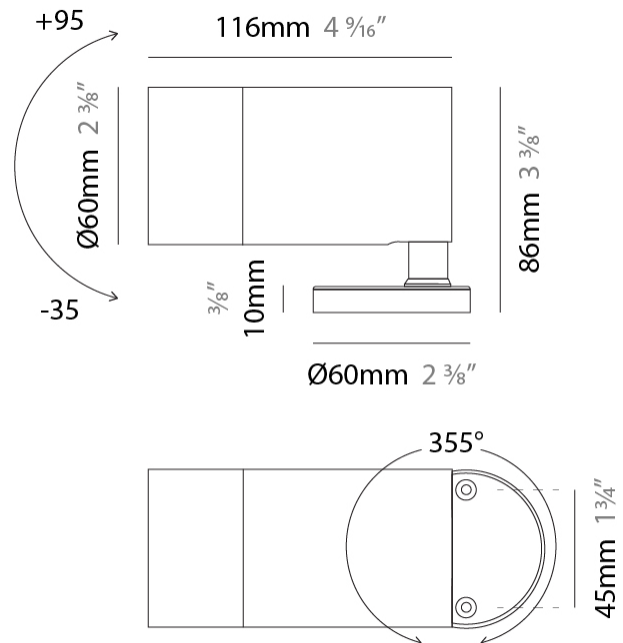

GENERAL

Series: Vario
Subseries: Vario 60
Brand: Unonovesette
Division: Exterior
Mounting Type: Surface
Mounting Location: Above Ground
Subcategory: Flood

PHYSICAL

Shape: Cylinder
Diameter (mm): 60
Diameter (in): 2 3/8
Height (mm): 116
Height (in): 4 9/16
Light Distribution: Adjustable / Direct
Weight (kg): 0.5
Weight (lbs): 1.102
Installation Requirement: Surface mounted / Spike / Tree strap
Diffuser: Extra clear tempered / Frosted glass 6mm
Fixture Finish: ABA / ANA / ASB
Fixture Material: Machined Anticorodal Aluminium
Cable Details: 350mm NS20N PCP 2x0.5 mm2

ELECTRICAL

Lamp Type: LED
Input Wattage (W): 5.5
Total Output Wattage (W): 5
Dimming: Non-Dimming / Phase Dimming (120Vac only) / 0-10V Dimming
Driver Included: No
Driver Location: Remote
Driver Type: Constant Voltage - Universal
Driver Class: Class 2
Input Voltage (V): 120 - 277
Output Voltage (V): 24

LED

Number of LEDs: 1
Color Temperature (°K): 2700 / 3000 / 4000
Max. Delivered Lumen (lm): 415 (3000K)
CRI: >90 CRI
Lamp Life (hrs): 100000

OPTICAL

Optic°: 10 / 30 / 50 / 10x45 / 45x10
Beam Angle: Narrow / Medium / Wide / Elliptical

RATINGS AND CERTIFICATIONS

Certified By: Certified for North American Standards
IP rating: IP66
IK Rating: IK08