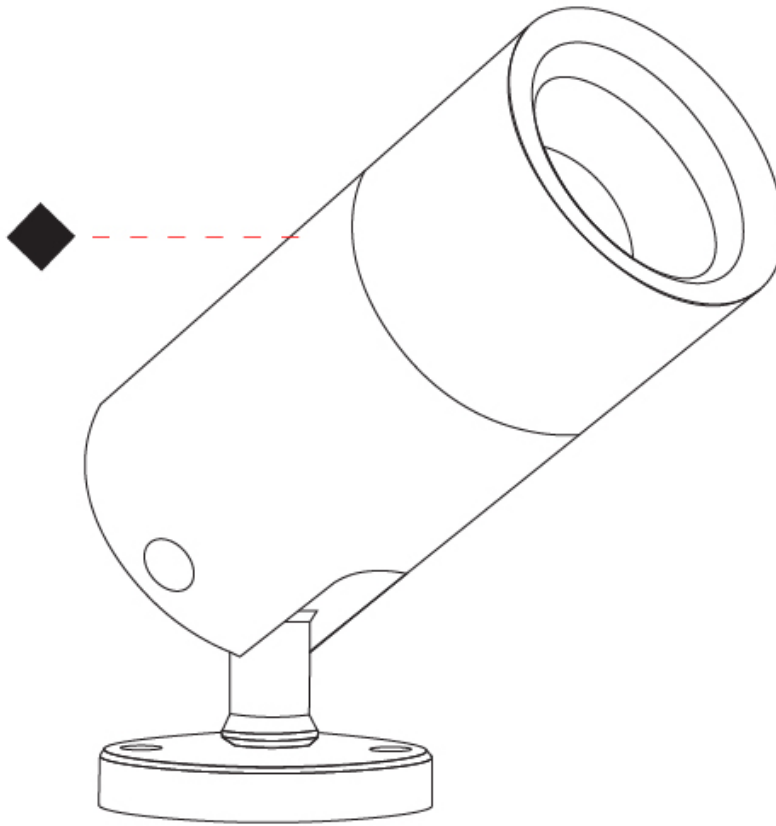

E12F0005-

PROJECT _____

TYPE _____

SPECIFIER _____

QUANTITY _____

DATE _____

E